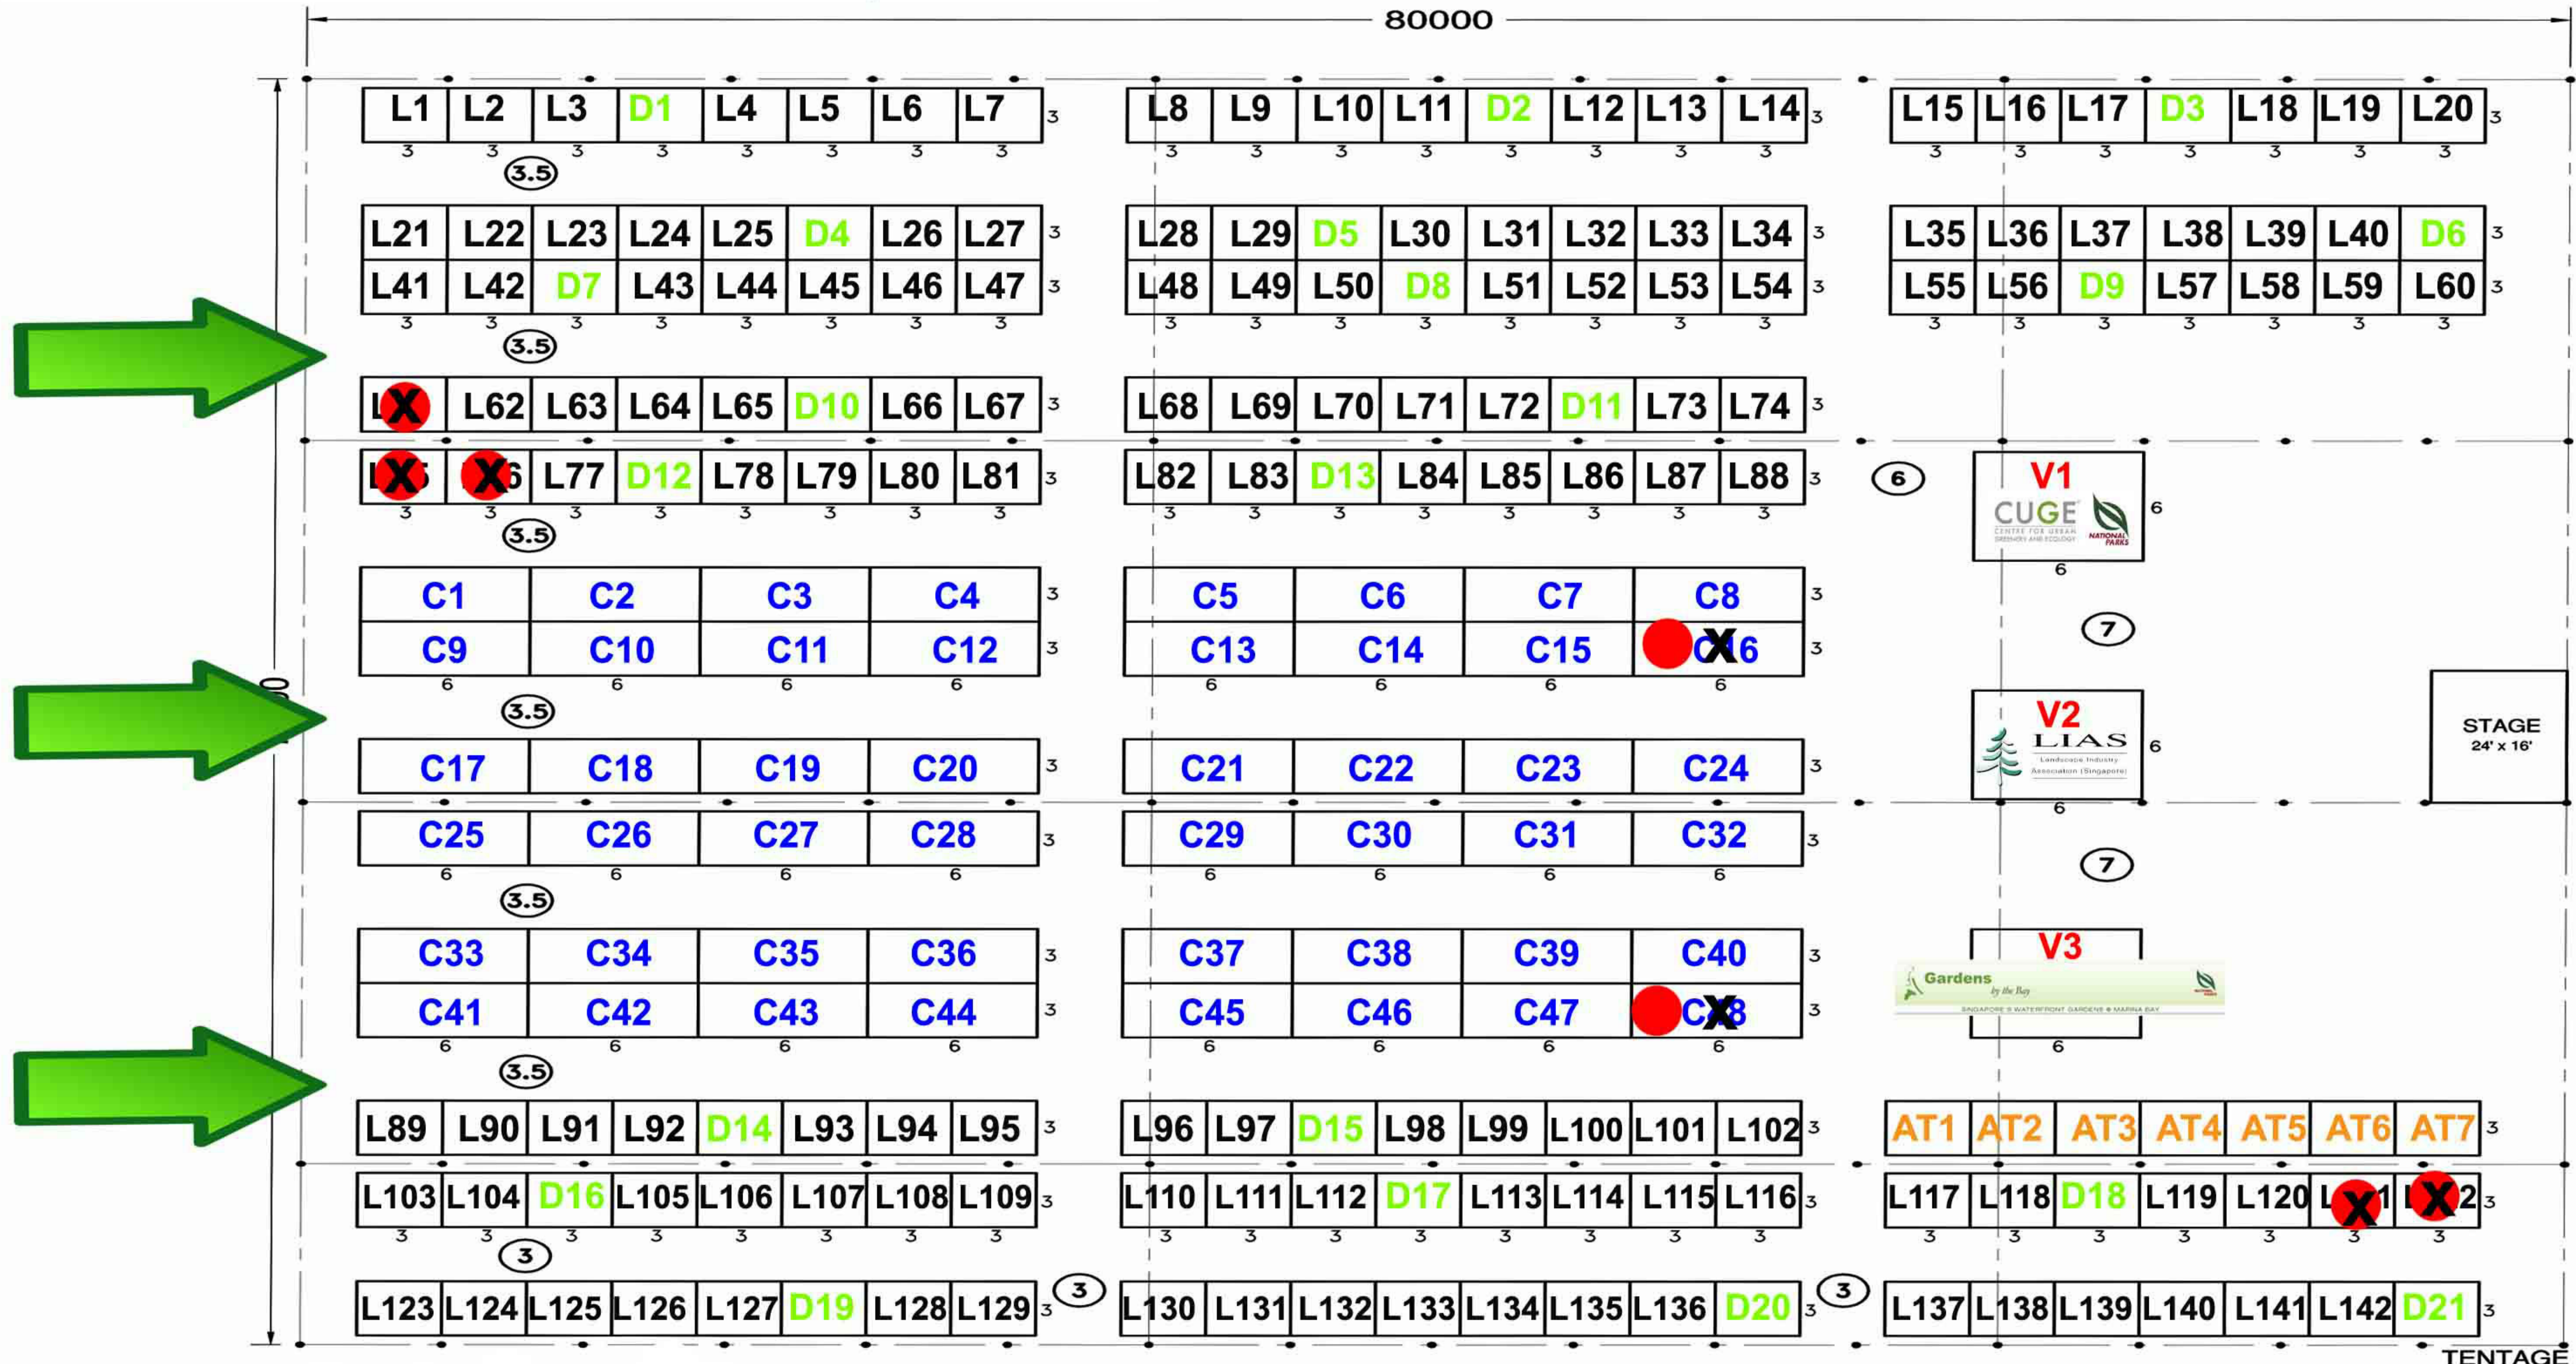

GARDEN TRADE 2011

The Green Marketplace For All!

LIAS
Landscape Industry
Association (Singapore)

INSPIRATION
IDEAS

Garden
Hub e
Margaret Drive

CUGE
CENTRE FOR URBAN
GREENERY AND ECOLOGY

YourSingapore

cityneon

LEGEND

- L1 to L142** - 3M x 3M (9 sqm) Raw Space or Standard Shell Scheme
- C1 to C48** - 6M x 3M (18 sqm) Standard Shell Scheme or Enhanced Shell Scheme
- D1 to D21** - 3M x 3M (9 sqm) Display Area for Landscape Garden Design Competition and Community Garden Design Competition
- AT 1 to AT 7** - 3M x 3M (9 sqm) Activities, Games and Redemption Area
- V1 to V3** - 6M x 6M (36 sqm) Customised Booths for Organiser and Supporting Partners